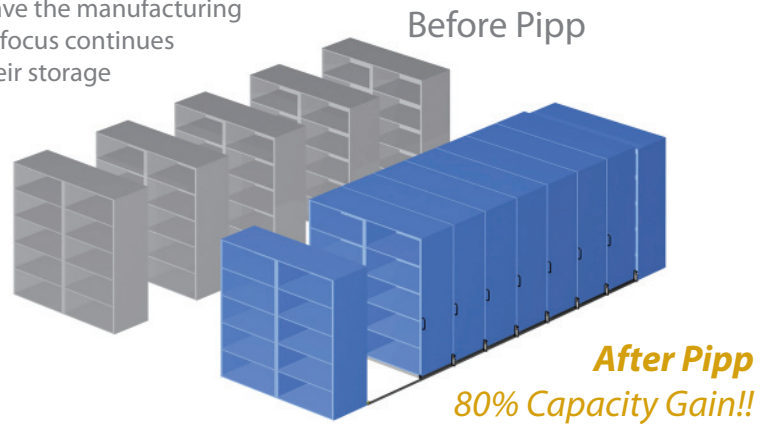

Overview

Pipp Mobile Storage System's Mission has been to design space-saving systems that are responsive to customer-specific storage needs; to manufacture our systems to the highest quality standards; and to provide a level of sales and service support that is unsurpassed in the storage products industry. Our extensive product line allows us to tailor our systems for many different storage situations and we have the manufacturing capacity to handle high volume requirements. Our sole focus continues to be on developing ways to help our customers use their storage space wisely.

Concept

Create more space by compacting storage and eliminating fixed aisles. This, in turn, creates a single aisle system that increases storage capacity by as much as 80% (over traditional configuration).