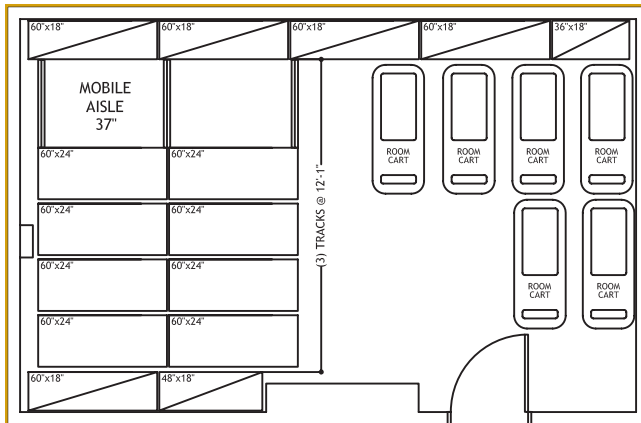

Concept

Create more space by compacting storage and eliminating fixed aisles. This, in turn, creates a single aisle system that increases storage capacity by as much as 80% (over traditional configuration).

Hospitality Storage Supply Room - Typical Configuration

- ||||| **Mobile Shelving** attaches shelving units to mobile carriages creating a single aisle storage configuration
- ||||| **Stationary Shelving** installed along the perimeter walls of storage room
- ||||| **Perimeter Hardware** transforms empty wall space into additional storage space
- ||||| **Shelving and Storage Room Accessories** are available to truly optimize storage capacity

Mobile System Features

Mobile Carriage

Anti-Drift Mechanism

Track

Wire Style Shelving

Hospitality Case Study - Holiday Inn Express Grand Rapids-Walker, MI

Before Pipp...

343 Cubic Feet of Storage

After Pipp... 161% Capacity Gain!!!

896 Cubic Feet of Storage

Pipp provided an additional 553 cf. of storage!!

Don't just take our word for it...

Dear Pipp Mobile,
I wanted to Thank You for installing the Mobile Shelving Units in our hotel. They look incredible and will greatly increase our storage capabilities... I know that your product will be very successful.
THANK YOU!