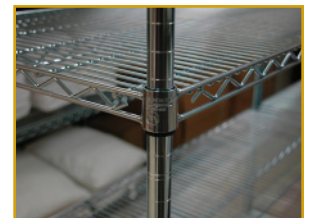

Wire Style Shelving