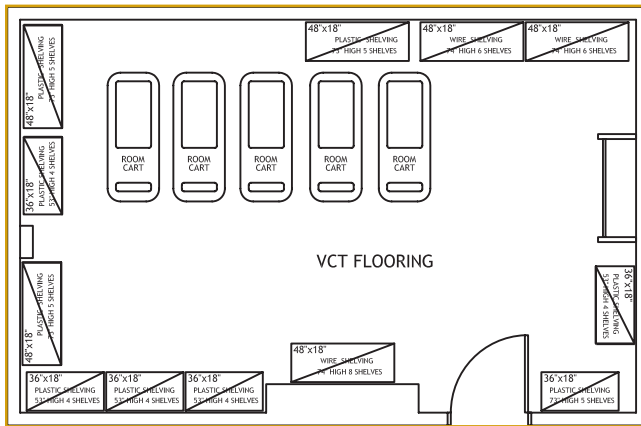

Hospitality Storage Supply Room - Typical Configuration

- ||||| **Mobile Shelving** attaches shelving units to mobile carriages creating a single aisle storage configuration
- ||||| **Stationary Shelving** installed along the perimeter walls of storage room
- ||||| **Perimeter Hardware** transforms empty wall space into additional storage space
- ||||| **Shelving and Storage Room Accessories** are available to truly optimize storage capacity

Mobile System Features

Mobile Carriage

Anti-Drift Mechanism

Track

Wire Style Shelving

Hospitality Case Study - Holiday Inn Express Grand Rapids-Walker, MI

Before Pipp...

343 Cubic Feet of Storage

After Pipp... 161% Capacity Gain!!!

896 Cubic Feet of Storage

Pipp provided an additional 553 cf. of storage!!

Don't just take our word for it...

Dear Pipp Mobile,
I wanted to Thank You for installing the Mobile Shelving Units in our hotel. They look incredible and will greatly increase our storage capabilities... I know that your product will be very successful.
THANK YOU!