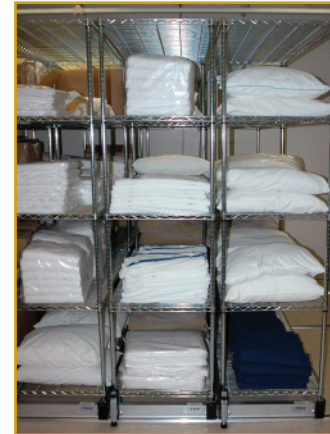

Concept

Create more space by compacting storage and eliminating fixed aisles. This, in turn, creates a single aisle system that increases storage capacity by as much as 80% (over traditional configuration).

Hospitality Storage Supply Room - Typical Configuration

- ||||| **Mobile Shelving** attaches shelving units to mobile carriages creating a single aisle storage configuration
- ||||| **Stationary Shelving** installed along the perimeter walls of storage room
- ||||| **Perimeter Hardware** transforms empty wall space into additional storage space
- ||||| **Shelving and Storage Room Accessories** are available to truly optimize storage capacity

After Pipp... 161% Capacity Gain!!!

896 Cubic Feet of Storage

Pipp provided an additional 553 cf. of storage!!

Don't just take our word for it...

Dear Pipp Mobile,
I wanted to Thank You for installing the Mobile Shelving Units in our hotel. They look incredible and will greatly increase our storage capabilities... I know that your product will be very successful.
THANK YOU!