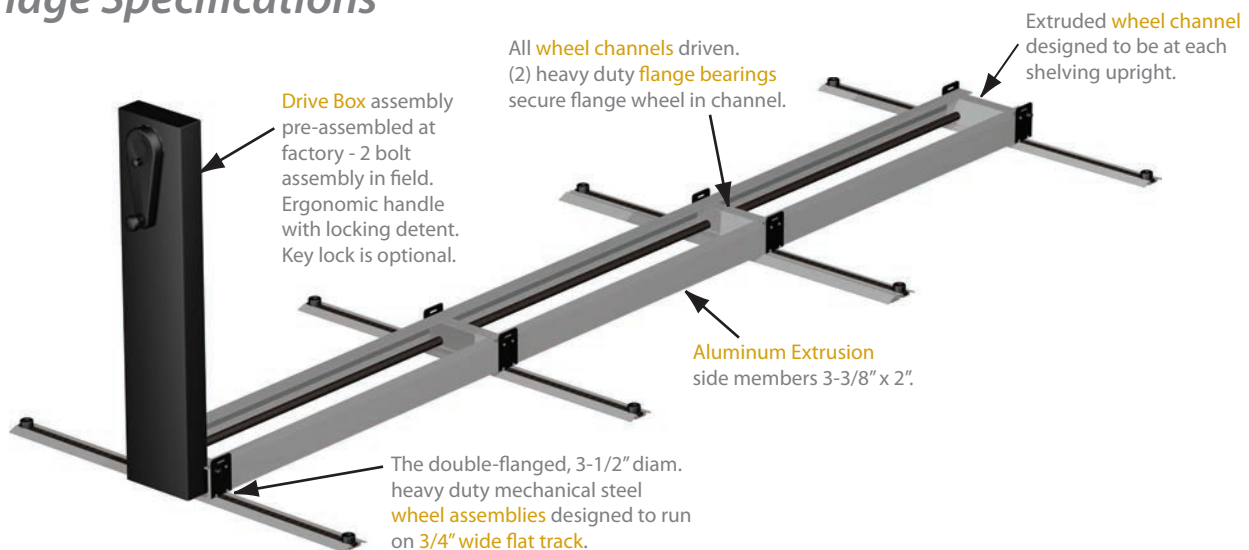

Art Rack Mobile Storage System

Art Rack Mobile Storage Systems are designed to safely and securely store precious art work while creating more storage space by compacting storage and eliminating fixed aisles. Our unique product configuration uses high-quality art rack grid panels in conjunction with our most popular mobile carriage system, the Mechanical-Assist Flat Track Carriage System. The art rack mobile storage systems will not only increase storage capacity but it will also optimize organization and productivity.

Carriage Specifications

Art Rack Mobile Storage System Installations

Art Racks are available in sizes of 3' & 4' wide x 7' high.

Double Sided Grid Panels are 8 gauge, 2" x 2" wire with white powder coated finish.

Art Rack Mobile Storage Systems range is 12" deep with maximum of 12' range with Pipp ITAT Flat Track Systems.

Track Options

Floor Mounted Flat Track

Floor Mounted In-Track Anti-Tip Flat Track