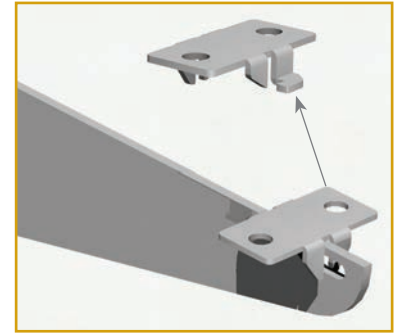

Perimeter Hardware

Perimeter Hardware provides storage solutions for the walls of your stockroom, making them an effective use of space. We carry a comprehensive selection of wall standards and brackets; notably, the superior heavy duty line which holds significant weights for substantial loads. The perimeter hardware product line offers several accessories including hangbars, brackets, arm hooks, particle board and melamine shelving (available in custom sizes and finishes). Expand your storage space with our extensive line of perimeter hardware for your hanging, folded or miscellaneous requirements.

Standards and Brackets

Heavy Duty Standard

Single Slotted; 1" Slots - 2" O.C.
Material: 1/8" Thick Steel - Finish: Zinc

Shelf and Hangbar Bracket

Standard Sizes: 12", 14", 16", 18" and 24" (other sizes available)
Material: 11 GA Steel - Finish: Zinc

Shelving Parts and Accessories

Particle Board Shelf
5/8" Thick

White Melamine Shelf
5/8" Thick

Shelf Rest
Material: 16 GA Steel - Finish: Zinc

Hangbar Parts and Accessories

Hangbar and Adapter

Hangbar Adapter
Finish: Chrome

Heavy Duty Hangbar
1-1/16" Diameter
Material: 14 GA - Finish: Chrome

Hangbar End Cap
Finish: Chrome

Hangbar Splicer
Finish: Zinc