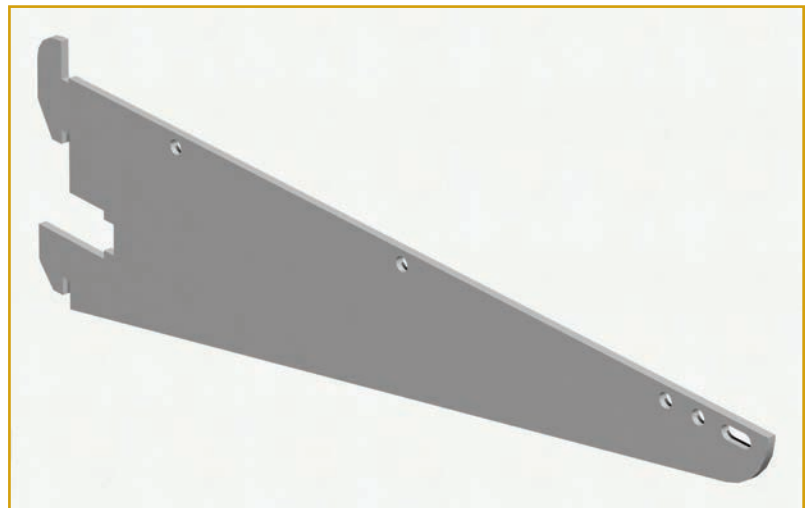

Perimeter Hardware

Perimeter Hardware provides storage solutions for the walls of your stockroom, making them an effective use of space. We carry a comprehensive selection of wall standards and brackets; notably, the superior heavy duty line which holds significant weights for substantial loads. The perimeter hardware product line offers several accessories including hangbars, brackets, arm hooks, particle board and melamine shelving (available in custom sizes and finishes). Expand your storage space with our extensive line of perimeter hardware for your hanging, folded or miscellaneous requirements.

Standards and Brackets

Heavy Duty Standard

Single Slotted; 1" Slots - 2" O.C.
Material: 1/8" Thick Steel - Finish: Zinc

Shelf and Hangbar Bracket

Standard Sizes: 12", 14", 16", 18" and 24" (other sizes available)
Material: 11 GA Steel - Finish: Zinc

Shelving Parts and Accessories

Particle Board Shelf
5/8" Thick

White Melamine Shelf
5/8" Thick

Shelf Rest
Material: 16 GA Steel - Finish: Zinc

Hangbar Parts and Accessories

Hangbar and Adapter

Hangbar Adapter
Finish: Chrome

Heavy Duty Hangbar
1-1/16" Diameter
Material: 14 GA - Finish: Chrome

Hangbar End Cap
Finish: Chrome

Hangbar Splicer
Finish: Zinc