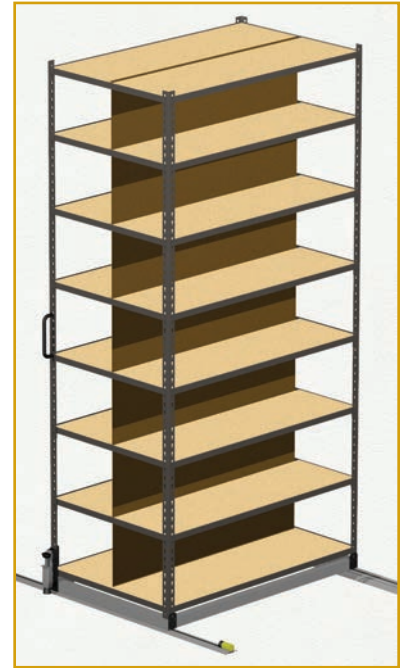

Shelving Accessories

End Panel

Material: 1/4" Thick Masonite

Plastic Mesh Divider

1" x 1" Openings

Masonite Divider

Material: 1/8" Thick Masonite

Shelf Bins

Top Level: Bin Grid
Bottom Level: Small Section Bin

Section Bins

Top Level: All Purpose Bin
Bottom Level: Large Section Bin

Shelving Accessories

Wire Baskets

Metal Shelf Dividers

Material: 20-Gauge Steel

Shelf Lips

Material: 20-Gauge Steel (2-1/4" High)

Bumper Extenders

3" Long

Shelf Magnets

White - 4" W x 1" H

Sign Holder

Custom Sizes

Dry Write Board