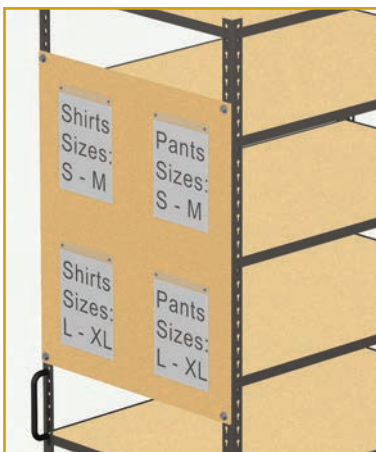

Top Level: Bin Grid
Bottom Level: Small Section Bin

Section Bins

Top Level: All Purpose Bin
Bottom Level: Large Section Bin

Shelving Accessories

Wire Baskets

Metal Shelf Dividers

Material: 20-Gauge Steel

Shelf Lips

Material: 20-Gauge Steel (2-1/4" High)

Bumper Extenders

3" Long

Shelf Magnets

White - 4" W x 1" H

Sign Holder

Custom Sizes

Dry Write Board