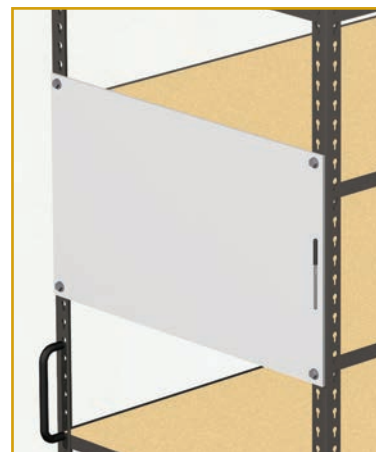

Shelving Accessories

End Panel

Material: 1/4" Thick Masonite

Plastic Mesh Divider

1" x 1" Openings

Masonite Divider

Material: 1/8" Thick Masonite

Shelf Bins

Top Level: Bin Grid
Bottom Level: Small Section Bin

Section Bins

Top Level: All Purpose Bin
Bottom Level: Large Section Bin

Shelving Accessories

Wire Baskets

Metal Shelf Dividers

Material: 20-Gauge Steel

Shelf Lips

Material: 20-Gauge Steel (2-1/4" High)

Bumper Extenders

3" Long

Shelf Magnets

White - 4" W x 1" H

Sign Holder

Custom Sizes

Dry Write Board