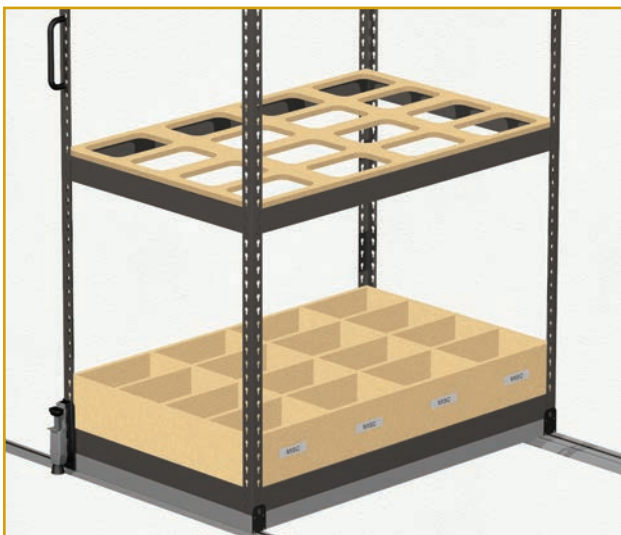

Shelving Accessories

End Panel

Material: 1/4" Thick Masonite

Plastic Mesh Divider

1" x 1" Openings

Masonite Divider

Material: 1/8" Thick Masonite

Shelf Bins

Top Level: Bin Grid
Bottom Level: Small Section Bin

Section Bins

Top Level: All Purpose Bin
Bottom Level: Large Section Bin

Shelving Accessories

Wire Baskets

Metal Shelf Dividers

Material: 20-Gauge Steel

Shelf Lips

Material: 20-Gauge Steel (2-1/4" High)

Bumper Extenders

3" Long

Shelf Magnets

White - 4" W x 1" H

Sign Holder

Custom Sizes

Dry Write Board