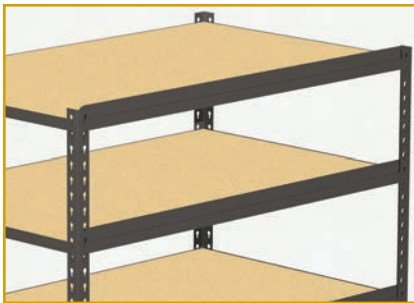

Shelving Accessories

End Panel

Material: 1/4" Thick Masonite

Plastic Mesh Divider

1" x 1" Openings

Masonite Divider

Material: 1/8" Thick Masonite

Shelf Bins

Top Level: Bin Grid
Bottom Level: Small Section Bin

Section Bins

Top Level: All Purpose Bin
Bottom Level: Large Section Bin

Shelving Accessories

Wire Baskets

Metal Shelf Dividers

Material: 20-Gauge Steel

Shelf Lips

Material: 20-Gauge Steel (2-1/4" High)

Bumper Extenders

3" Long

Shelf Magnets

White - 4" W x 1" H

Sign Holder

Custom Sizes

Dry Write Board