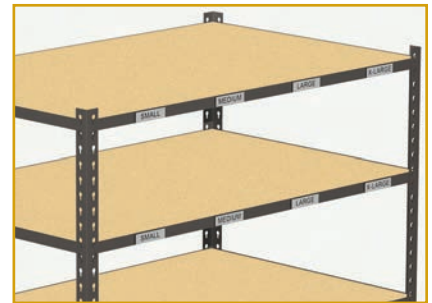

Shelving Accessories

End Panel

Material: 1/4" Thick Masonite

Plastic Mesh Divider

1" x 1" Openings

Masonite Divider

Material: 1/8" Thick Masonite

Shelf Bins

Top Level: Bin Grid
Bottom Level: Small Section Bin

Section Bins

Top Level: All Purpose Bin
Bottom Level: Large Section Bin

Shelving Accessories

Wire Baskets

Metal Shelf Dividers

Material: 20-Gauge Steel

Shelf Lips

Material: 20-Gauge Steel (2-1/4" High)

Bumper Extenders

3" Long

Shelf Magnets

White - 4" W x 1" H

Sign Holder

Custom Sizes

Dry Write Board