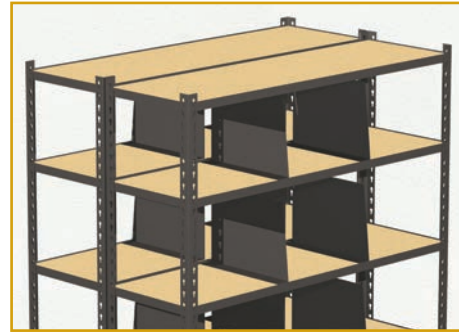

Shelving Accessories

End Panel

Material: 1/4" Thick Masonite

Plastic Mesh Divider

1" x 1" Openings

Masonite Divider

Material: 1/8" Thick Masonite

Shelf Bins

Top Level: Bin Grid
Bottom Level: Small Section Bin

Section Bins

Top Level: All Purpose Bin
Bottom Level: Large Section Bin

Shelving Accessories

Wire Baskets

Metal Shelf Dividers

Material: 20-Gauge Steel

Shelf Lips

Material: 20-Gauge Steel (2-1/4" High)

Bumper Extenders

3" Long

Shelf Magnets

White - 4" W x 1" H

Sign Holder

Custom Sizes

Dry Write Board