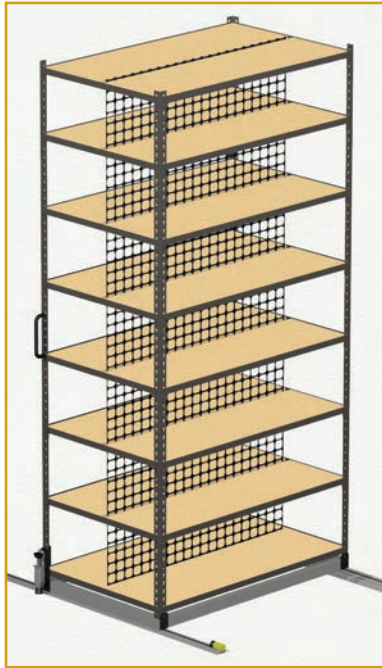

Shelving Accessories

End Panel

Material: 1/4" Thick Masonite

Plastic Mesh Divider

1" x 1" Openings

Masonite Divider

Material: 1/8" Thick Masonite

Shelf Bins

Top Level: Bin Grid
Bottom Level: Small Section Bin

Section Bins

Top Level: All Purpose Bin
Bottom Level: Large Section Bin

Shelving Accessories

Wire Baskets

Metal Shelf Dividers

Material: 20-Gauge Steel

Shelf Lips

Material: 20-Gauge Steel (2-1/4" High)

Bumper Extenders

3" Long

Shelf Magnets

White - 4" W x 1" H

Sign Holder

Custom Sizes

Dry Write Board