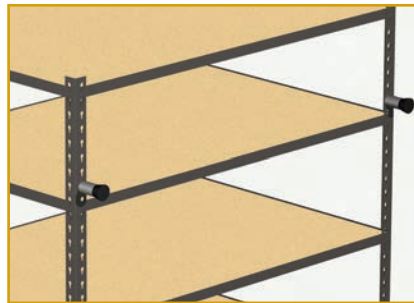

Shelving Accessories

End Panel

Material: 1/4" Thick Masonite

Plastic Mesh Divider

1" x 1" Openings

Masonite Divider

Material: 1/8" Thick Masonite

Shelf Bins

Top Level: Bin Grid
Bottom Level: Small Section Bin

Section Bins

Top Level: All Purpose Bin
Bottom Level: Large Section Bin

Shelving Accessories

Wire Baskets

Metal Shelf Dividers

Material: 20-Gauge Steel

Shelf Lips

Material: 20-Gauge Steel (2-1/4" High)

Bumper Extenders

3" Long

Shelf Magnets

White - 4" W x 1" H

Sign Holder

Custom Sizes

Dry Write Board